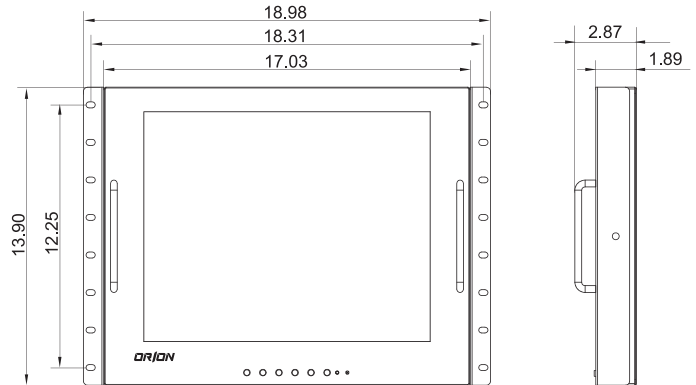

DIMENSIONS