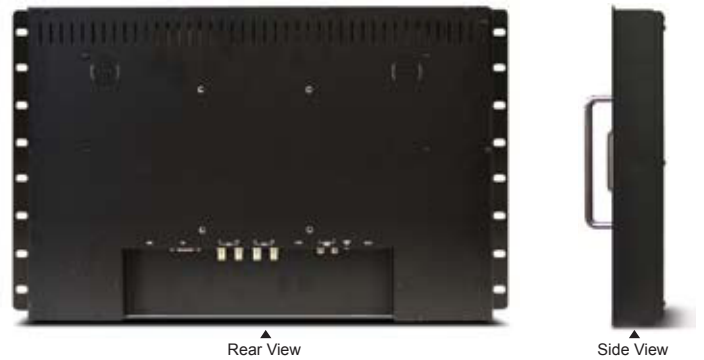

SPECIFICATIONS

17RCR	
Display	
Screen Size	17 Inch
Max. Resolution	1280 x 1024 @ 75Hz
Pixel Pitch	0.264 x 0.264mm
Brightness	250cd/m²
Contrast Ratio	800 : 1
Aspect Ratio	5 : 4
Viewing Angle (H/V)	170° / 160°
Display Color	16.7 Million
Response Time	< 5ms
Video System	NTSC / PAL
Interface	
Video In / Out (BNC Type)	2 In / 2 Out
HDMI In	1 In
S-Video In	1 In
VGA In (15Pin D-Sub)	1 In
Audio In (RCA Type)	1 In
PC Stereo In	1 In
Transmitter	
Remote Control	Yes
Audio	
Built-in Speakers	Yes (1W x 2)
Features	
Filter Type	3D Motion Adaptive De-interlacer
LCD Protection Glass	N/A
Multi Language	English, Spanish, French, German, Italian
General	
Outline Dimension (W x H x D)	18.98" x 13.9" x 2.9"
Net Weight	5.76Kg (12.7 lbs)
Material / Color	Electronic galvanized iron / Black
Tilt Function	Yes
Part / Labor	2year / 2year
Consumption: < On	< 32W
	AC100 ~ 240V(50/60Hz)
Electrical Ratings	DC12V / 3.5A
Operating Temperature	0 ~ 40° C / 32 ~ 104° F
Storage Temperature	-20 ~ 60° C / -4 ~ 140° F
Mounts	
VESA™ Mount Size	100 x 100mm
Wall	WB-5, WB-10, WB-30, WB-31
Ceiling	CMK-01
Form Factor	8U Rack Mounting
Mount Type	Tiltable Rack Mount

TILT CAPABILITY

RCR series has flexible tiltable rack mount capability

INPUT INTERFACE

DIMENSIONS

OTHER VIEW

OPTIONAL MOUNTS