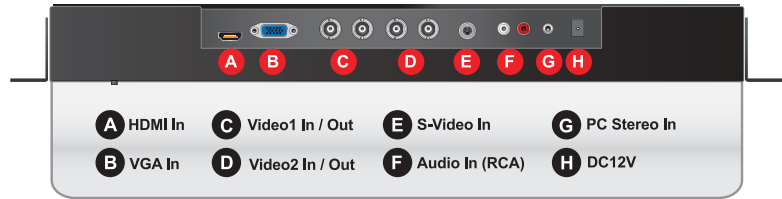

INPUT INTERFACE